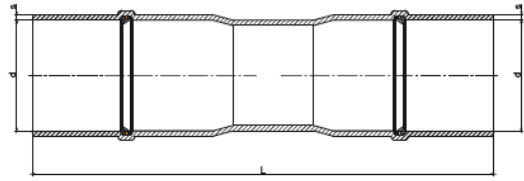

**Product:**

**PVC double sealing socket with inner ring**

**Information for invitation to tender:**

Pos:.....  
PVC double sealing socket with 2 seal rings  
Colour: black110 x 3,2 mm / Length = 410 mm  
System KURO o. glw. ([www.kuro-kunststoffe.de](http://www.kuro-kunststoffe.de)),  
supply and install, as an addition to pos: .....

Amount:.....Pieces UP: ..... TP: .....

Pos:.....  
PVC double sealing socket with 2 seal rings  
Colour: black110 x 5,3 mm / Length = 457 mm  
System KURO o. glw. ([www.kuro-kunststoffe.de](http://www.kuro-kunststoffe.de)),  
supply and install, as an addition to pos: .....

Amount:.....Pieces UP: ..... TP: .....

Pos:.....  
PVC double sealing socket with 2 seal rings  
Colour: black125 x 3,7 mm / Length = 365 mm  
System KURO o. glw. ([www.kuro-kunststoffe.de](http://www.kuro-kunststoffe.de)),  
supply and install, as an addition to pos: .....

Amount:.....Pieces UP: ..... TP: .....

Pos:.....  
PVC double sealing socket with 2 seal rings  
Colour: black125 x 6,0 mm / Length = 365 mm  
System KURO o. glw. ([www.kuro-kunststoffe.de](http://www.kuro-kunststoffe.de)),  
supply and install, as an addition to pos: .....